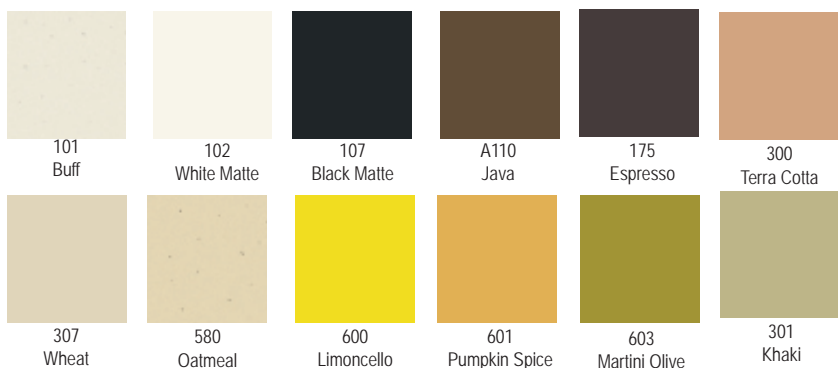

SEDONA

With a beautiful style that evokes the Southwest and its rich history of ceramic pottery, the fiberglass only Sedona offers a classic look in a lightweight container. Available in several sizes to accommodate most spaces and plant varieties.

FIBERGLASS

P/N	OD	Top ID	IH	Bottom ID	Wt.	Saucer	Plexi
F-SD-13	13 1/4"	7 3/4"	10 1/4"	7"	3 lbs.	SC-08	8"
F-SD-17	16 3/4"	9 3/4"	12 7/8"	8"	5 lbs.	SC-09	9"
F-SD-20	20"	11 3/4"	15 3/8"	9 1/2"	7 lbs.	SC-10	10"
F-SD-26	26 1/2"	15 3/4"	20 1/5"	12 1/2"	13 lbs.	SC-14	14"
F-SD-33	33 1/4"	19 1/2"	25 3/4"	16"	16 lbs.	SC-18	18"

Gloss

Matte

Metallic

Color variations are inherent characteristics of all planters. Colors are represented as accurately as possible. Photographic procedures may alter the colors and images shown may vary slightly from the photo. For best results please call for a sample.