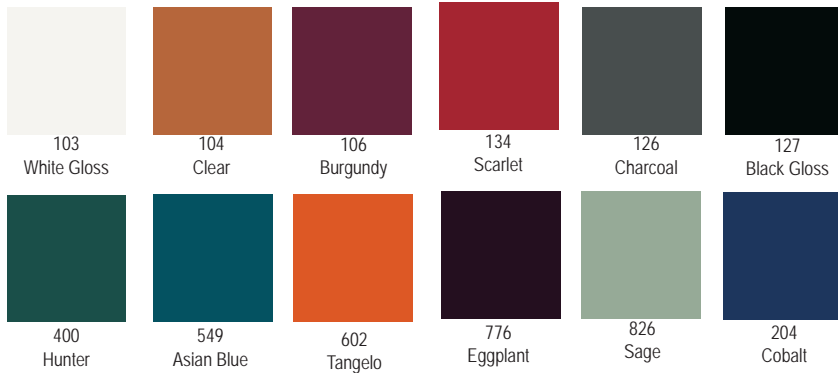

SEDONA

With a beautiful style that evokes the Southwest and its rich history of ceramic pottery, the fiberglass only Sedona offers a classic look in a lightweight container. Available in several sizes to accommodate most spaces and plant varieties.

FIBERGLASS

P/N	OD	Top ID	IH	Bottom ID	Wt.	Saucer	Plexi
F-SD-13	13 1/4"	7 3/4"	10 1/4"	7"	3 lbs.	SC-08	8"
F-SD-17	16 3/4"	9 3/4"	12 7/8"	8"	5 lbs.	SC-09	9"
F-SD-20	20"	11 3/4"	15 3/8"	9 1/2"	7 lbs.	SC-10	10"
F-SD-26	26 1/2"	15 3/4"	20 1/5"	12 1/2"	13 lbs.	SC-14	14"
F-SD-33	33 1/4"	19 1/2"	25 3/4"	16"	16 lbs.	SC-18	18"

Gloss

Matte

Metallic

Color variations are inherent characteristics of all planters. Colors are represented as accurately as possible. Photographic procedures may alter the colors and images shown may vary slightly from the photo. For best results please call for a sample.