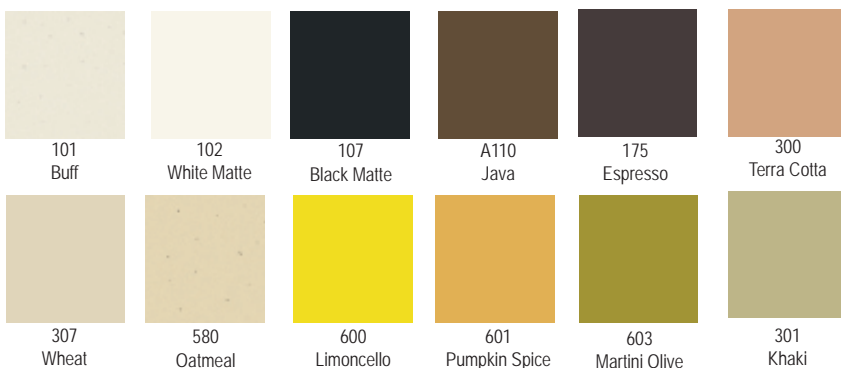

# PORTOFINO SQUARE

This contemporary shape adds an understated elegance to any environment. Available only in fiberglass, this container is perfectly sized to fit most standard growing containers.

All items on this page are special order only.

### Metallic

Color variations are inherent characteristics of all planters. Colors are represented as accurately as possible. Photographic procedures may alter the colors and images shown may vary slightly from the photo. For best results please call for a sample.