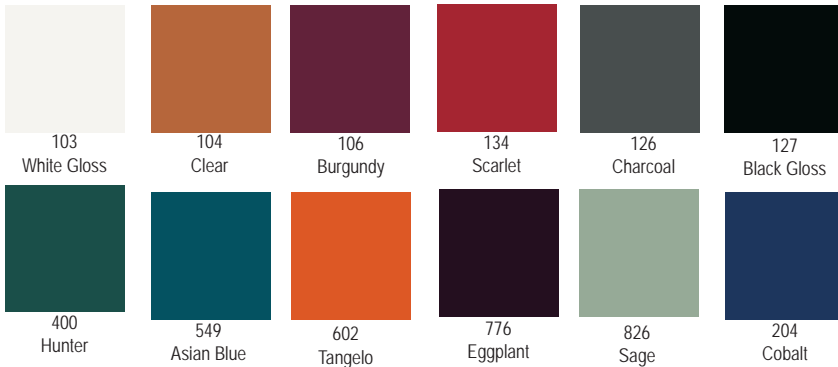

# PORTOFINO SQUARE

This contemporary shape adds an understated elegance to any environment. Available only in fiberglass, this container is perfectly sized to fit most standard growing containers.

All items on this page are special order only.

### Gloss

### Metallic

Color variations are inherent characteristics of all planters. Colors are represented as accurately as possible. Photographic procedures may alter the colors and images shown may vary slightly from the photo. For best results please call for a sample.