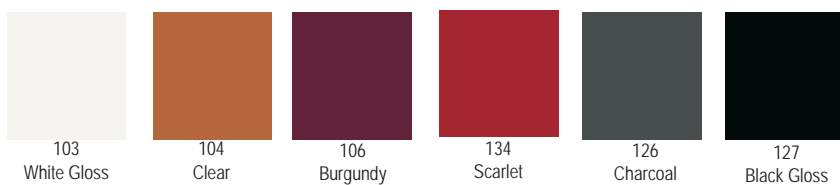

PORTOFINO

Rectangles Fiberglass

P/N	Top OL	Top IL	Top IW	IH	Wt.
FR-PRT-16	16"	14 1/2"	6 1/2"	7"	6 lbs.
FR-PRT-20	22 1/2"	20"	18 1/2"	11 1/2"	9 lbs.
FR-PRT-24	27"	24"	12 1/2"	12 1/2"	12 lbs.
FR-PRT-30	33"	30"	15 1/2"	15 1/2"	18 lbs.
FR-PRT-36	39 1/2"	36"	19"	19"	22 lbs.
FR-PRT-48	52"	48"	22"	22 1/2"	32 lbs.
FRPRT48X12	52"	48"	12 1/2"	12"	20 lbs.
FRPRT48X22	52"	48"	12 1/2"	22"	20 lbs.

All items on this page are special order only.

1/4 Round Fiberglass

P/N	OD	Top ID	Bottom ID	IH	Wt.
F-P-36	42"	36 1/4"	34"	17 3/4"	24 lbs.

1/2 Round Fiberglass

P/N	OD	Top ID	Bottom ID	IH	Wt.
F1/4-PRT-26	14 1/2"	9 3/4"	11"	23"	8 lbs.

3/4 Round Fiberglass

P/N	OD	Top ID	Bottom ID	IH	Wt.
FH-PRT-22	23"	9"	9 3/4"	18 3/4"	7 lbs.
FH-PRT-26	29"	12"	11 3/4"	22 1/2"	10 lbs.
FH-PRT-30	35"	15"	14 1/2"	26"	11 lbs.

Gloss

Matte

Metallic

627 Golden Bronze

952 Silverado

980 Topaz

Color variations are inherent characteristics of all planters. Colors are represented as accurately as possible. Photographic procedures may alter the colors and images shown may vary slightly from the photo. For best results please call for a sample.