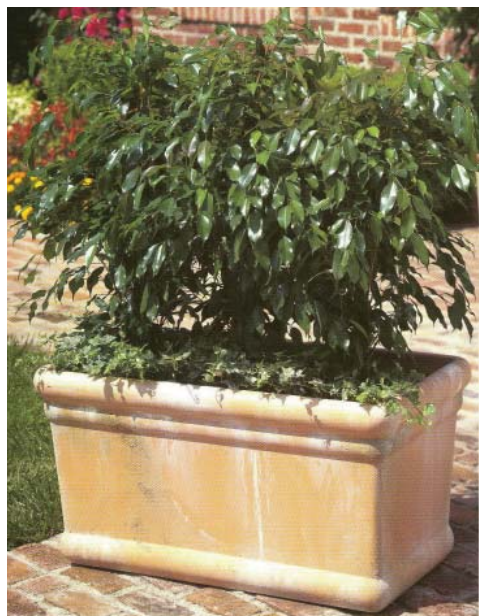

PORTOFINO

Rectangles Fiberglass

P/N	Top OL	Top IL	Top IW	IH	Wt.
FR-PRT-16	16"	14 1/2"	6 1/2"	7"	6 lbs.
FR-PRT-20	22 1/2"	20"	18 1/2"	11 1/2"	9 lbs.
FR-PRT-24	27"	24"	12 1/2"	12 1/2"	12 lbs.
FR-PRT-30	33"	30"	15 1/2"	15 1/2"	18 lbs.
FR-PRT-36	39 1/2"	36"	19"	19"	22 lbs.
FR-PRT-48	52"	48"	22"	22 1/2"	32 lbs.
FRPRT48X12	52"	48"	12 1/2"	12"	20 lbs.
FRPRT48X22	52"	48"	12 1/2"	22"	20 lbs.

All items on this page are special order only.

1/4 Round Fiberglass

P/N	OD	Top ID	Bottom ID	IH	Wt.
F-P-36	42"	36 1/4"	34"	17 3/4"	24 lbs.

1/2 Round Fiberglass

P/N	OD	Top ID	Bottom ID	IH	Wt.
F1/4-PRT-26	14 1/2"	9 3/4"	11"	23"	8 lbs.