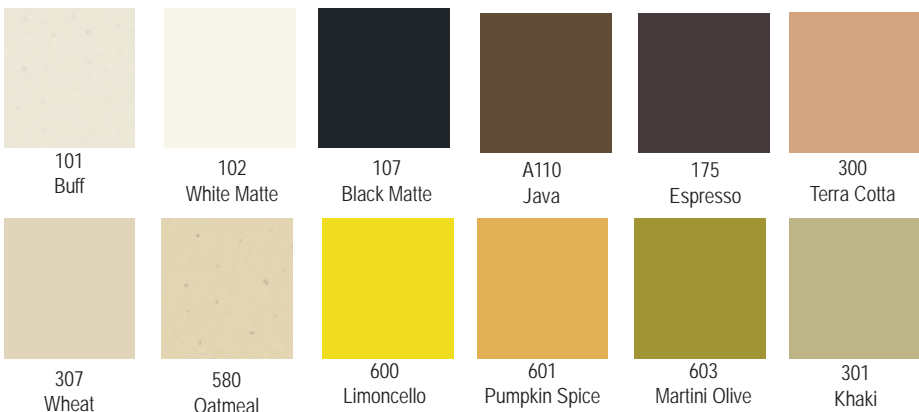

MESA BOWL

With its classic silhouette, the Mesa Bowl fits perfectly on table tops, stairs or anywhere you might need a bold splash of color. Available in fiberglass only.

FIBERGLASS

P/N	OD	Top ID	Bottom ID	IH	Wt.	Saucer	Plexi
FMB-16	16"	12 1/2"	7"	5 1/2"	5 lbs.	SC-08	8"
FMB-20	20"	15 1/4"	8 3/4"	7"	6 lbs.	SC-10	10"
FMB-24	24"	18 1/2"	10 1/2"	8 1/2"	11 lbs.	SC-12	12"
FMB-30	30"	23"	13 3/4"	10 1/2"	18 lbs.	SC-14	14"

Gloss

Matte

Metallic

Color variations are inherent characteristics of all planters. Colors are represented as accurately as possible. Photographic procedures may alter the colors and images shown may vary slightly from the photo. For best results please call for a sample.