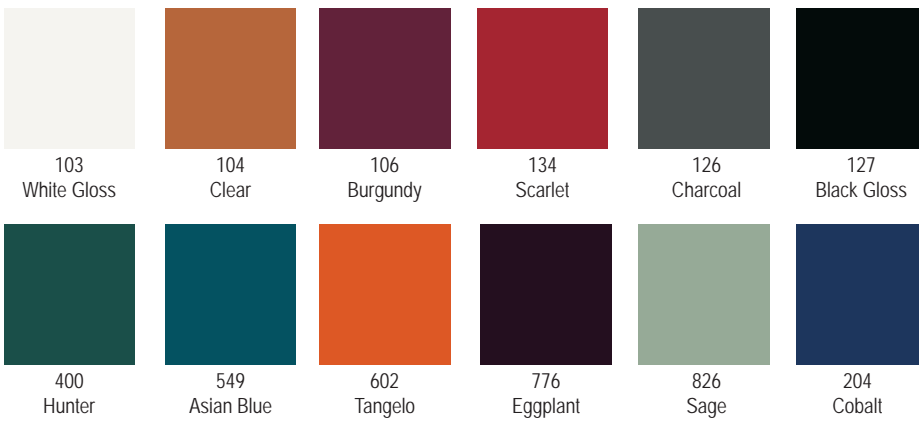

MESA BOWL

With its classic silhouette, the Mesa Bowl fits perfectly on table tops, stairs or anywhere you might need a bold splash of color. Available in fiberglass only.

FIBERGLASS

P/N	OD	Top ID	Bottom ID	IH	Wt.	Saucer	Plexi
FMB-16	16"	12 1/2"	7"	5 1/2"	5 lbs.	SC-08	8"
FMB-20	20"	15 1/4"	8 3/4"	7"	6 lbs.	SC-10	10"
FMB-24	24"	18 1/2"	10 1/2"	8 1/2"	11 lbs.	SC-12	12"
FMB-30	30"	23"	13 3/4"	10 1/2"	18 lbs.	SC-14	14"

Gloss

Matte

Metallic

Color variations are inherent characteristics of all planters. Colors are represented as accurately as possible. Photographic procedures may alter the colors and images shown may vary slightly from the photo. For best results please call for a sample.