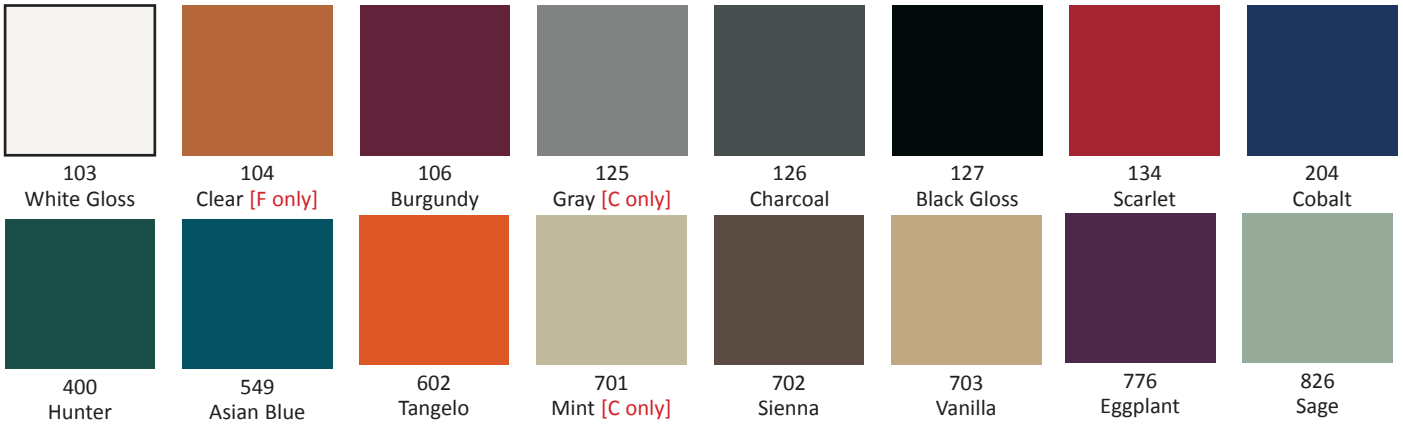

Gloss

Matte

Metallic

C only = now available in ceramic only.
F only = now available in fiberglass only.
Dist. only = only available to distributors & only on Ravello [minimum order]

colors that are discontinued:
 clear 104 (C)
 gray 125 (F)
 mint 701 (F)
 blue opal 705 (both)
 canary 706 (both)
 forest 707 (both)
 taupe 121 (both)
 oyster 303 (F)
 steel 628
 gold dust 950 (both)
 champagne 951 (both)
 black pearl 953 (both)
 black matte texture 135 (both)
 sandstone texture 503 (both)
 malibu sun texture 505 (both)
 copper canyon texture 512 (both)
 gold coast texture 513 (both)

Orders accepted until 8/29; not available after 9/1.

Textured

* Due to environmental reasons, we have chosen to reformulate Golden Bronze. Please request a new color chip so you can see the new color. Although we are fulfilling requests as soon as possible, please allow 3-4 weeks for your new chip to arrive.

Orders using the "old" color will be accepted until 9/12; the new Golden Bronze will be used on all orders after that.

Color variations are inherent characteristics of all ceramic. Colors are represented as accurately as possible. Photographic procedures and printers may alter the colors and images shown may vary from the photo. For best results please call for a sample. Gainey ceramic planters proudly made in the U.S. A.