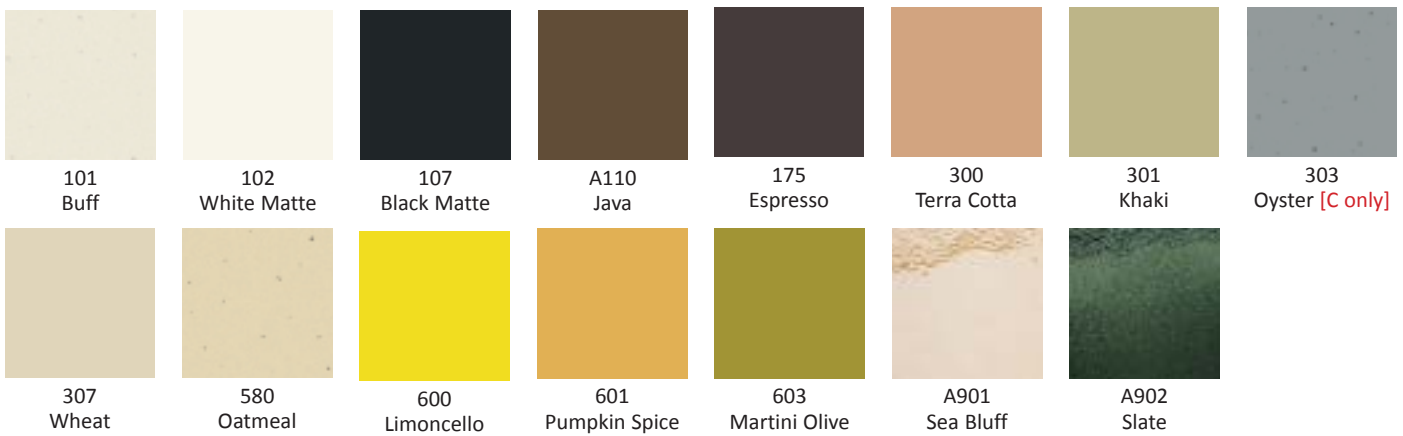

Gloss

Matte

Metallic

C only = now available in ceramic only.
F only = now available in fiberglass only.
Dist. only = only available to distributors & only on Ravello [minimum order]

colors that are discontinued:
 clear 104 (C)
 gray 125 (F)
 mint 701 (F)
 blue opal 705 (both)
 canary 706 (both)
 forest 707 (both)
 taupe 121 (both)
 oyster 303 (F)
 steel 628
 gold dust 950 (both)
 champagne 951 (both)
 black pearl 953 (both)
 black matte texture 135 (both)
 sandstone texture 503 (both)
 malibu sun texture 505 (both)
 copper canyon texture 512 (both)
 gold coast texture 513 (both)

Orders accepted until 8/29; not available after 9/1.

Textured

* Due to environmental reasons, we have chosen to reformulate Golden Bronze. Please request a new color chip so you can see the new color. Although we are fulfilling requests as soon as possible, please allow 3-4 weeks for your new chip to arrive.

Orders using the "old" color will be accepted until 9/12; the new Golden Bronze will be used on all orders after that.

Color variations are inherent characteristics of all ceramic. Colors are represented as accurately as possible. Photographic procedures and printers may alter the colors and images shown may vary from the photo. For best results please call for a sample. Gainey ceramic planters proudly made in the U.S. A.