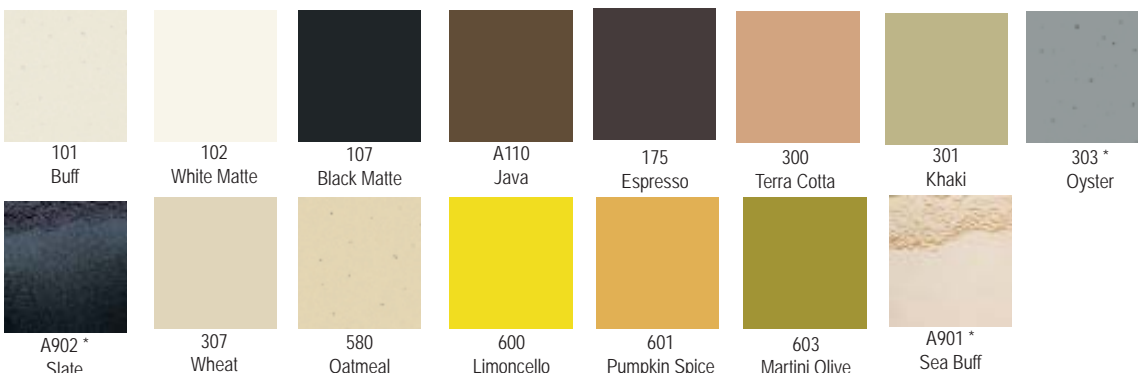

Color Chart

* Available in Ceramic only

** Available in Fiberglass only

Gloss

Matte

Metallic

Color variations are inherent characteristics of all planters. Colors are represented as accurately as possible. Photographic procedures may alter the colors and images shown may vary slightly from the photo. For best results please call for a sample.