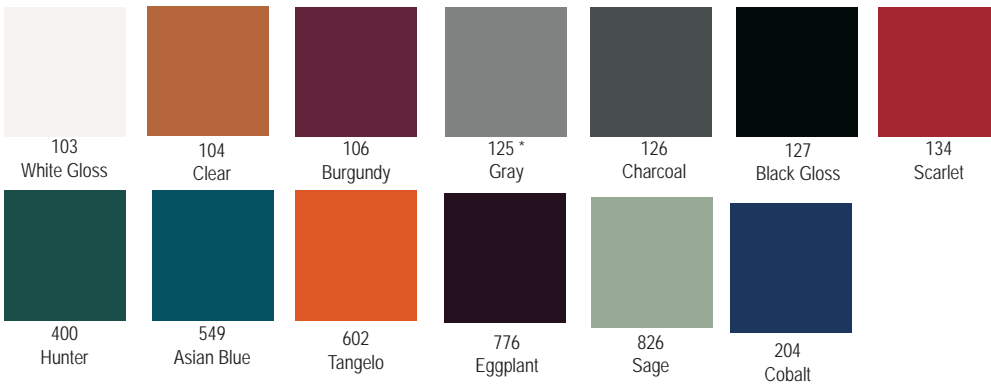

FIBERGLASS

P/N	OD	Top ID	Bottom ID	IH	Wt.	Saucer	Plexi
F-CB-20	24"	20"	17"	19"	18 lbs.	F-SC-18	16"
F-CB-24	28 1/2"	24"	18"	21 1/4"	27 lbs.	F-SC-20	18"
F-CB-30	32"	26"	20 1/2"	23"	35 lbs.	F-SC-24	18"
F-CB-36	40"	33"	27"	31 1/2"	40 lbs.	F-SC-30	26"
F-CB-48	54"	44"	34"	34"	50 lbs.	F-SC-36	33"

Color Chart

* Available in Ceramic only

** Available in Fiberglass only

Gloss

Matte

Metallic

Color variations are inherent characteristics of all planters. Colors are represented as accurately as possible. Photographic procedures may alter the colors and images shown may vary slightly from the photo. For best results please call for a sample.